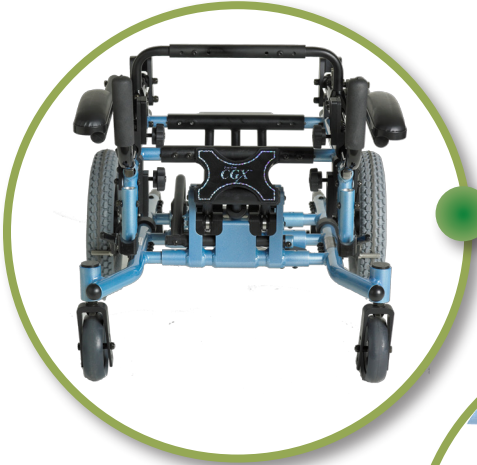

Freedom CGX™

Center of Gravity eXperience

- A full range of adjustment from -10° anterior to $+50^{\circ}$ posterior
- Seat widths and depths of 10" - 22"
- Foot-activated tilt

More than mobility products,
we make a difference
one client at a time.

Aesthetics

Sleek refined appearance.

Durability

A strong rigid frame built around a simple and robust tilt design.

Dependability

Utilizes no tilt cables or mechanical locks.

Versatility

Adjusts 4" in width and 4" in depth accommodating client needs.

Adaptability

Built-in growth.

Freedom CGX™

Back posts fold easily for convenient transportation

Foot activated tilt

New latch style hanger

-10° anterior tilt
*Not available on Extra Wide

Specifications

Frame Style Rigid, Tilt-in-Space	Wheel Sizes 12", 16", 18", 20", 22", 24"
Seat Widths Narrow 10" - 14" Medium 12" - 16" Wide 14" - 18" Extra Wide 18" - 22"	Hanger Options Pop up removable: 75° and 90° Latch Style Swing Away: 75° and 90°
Seat Depth Short 10" - 14" Medium 12" - 16" Long 14" - 18" Extra Wide 18" - 22"	Adjustable AngleBack 80°, 90°, 100°, 110°, 120°
Back Height Short: 21" Medium: 24" Tall: 27"	Tilt Range -10° to +50° 0° to +48° X-Wide
Rider Weight Limit 250 lbs - N, M, W 300 lbs - Extra Wide	• Extra Wide includes lift assist for stable and nearly effortless tilt for heavier clients
Frame Weight 38 lbs	
Caster Sizes 3", 4", 5", 6", 7"	