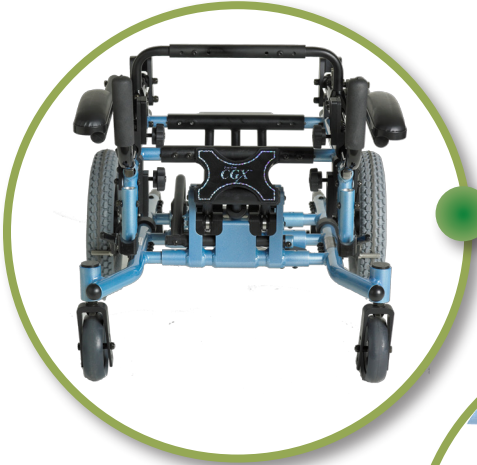

## Center of Gravity eXperience

- A full range of adjustment from  $-10^{\circ}$  anterior to  $+50^{\circ}$  posterior
- Seat widths and depths of 10" - 22"
- Foot-activated tilt

**Now Available!**  
**250 lb weight capacity on**  
**10" - 18" widths and depths**

### **Versatility**

Adjusts 4" in width and 4" in depth accommodating client needs.

# Freedom CGX™

**Back posts fold easily for convenient transportation**

**Foot activated tilt**

**New latch style hanger**

**-10° anterior tilt**  
\*Not available on Extra Wide

## Specifications

<b>Frame Style</b> Rigid, Tilt-in-Space	<b>Wheel Sizes</b> 12", 16", 18", 20", 22", 24"
<b>Seat Widths</b> Narrow 10" - 14" Medium 12" - 16" Wide 14" - 18" Extra Wide 18" - 22"	<b>Hanger Options</b> Pop up removable: 75° and 90° Latch Style Swing Away: 75° and 90°
<b>Seat Depth</b> Short 10" - 14" Medium 12" - 16" Long 14" - 18" Extra Wide 18" - 22"	<b>Adjustable AngleBack</b> 80°, 90°, 100°, 110°, 120°
<b>Back Height</b> Short: 21" Medium: 24" Tall: 27"	<b>Tilt Range</b> -10° to +50° 0° to +48° X-Wide
<b>Rider Weight Limit</b> 250 lbs - N, M, W 300 lbs - Extra Wide	<b>Frame Weight</b> 38 lbs
<b>Caster Sizes</b> 3", 4", 5", 6", 7"	<b>• Extra Wide includes lift assist for stable and nearly effortless tilt for heavier clients</b>